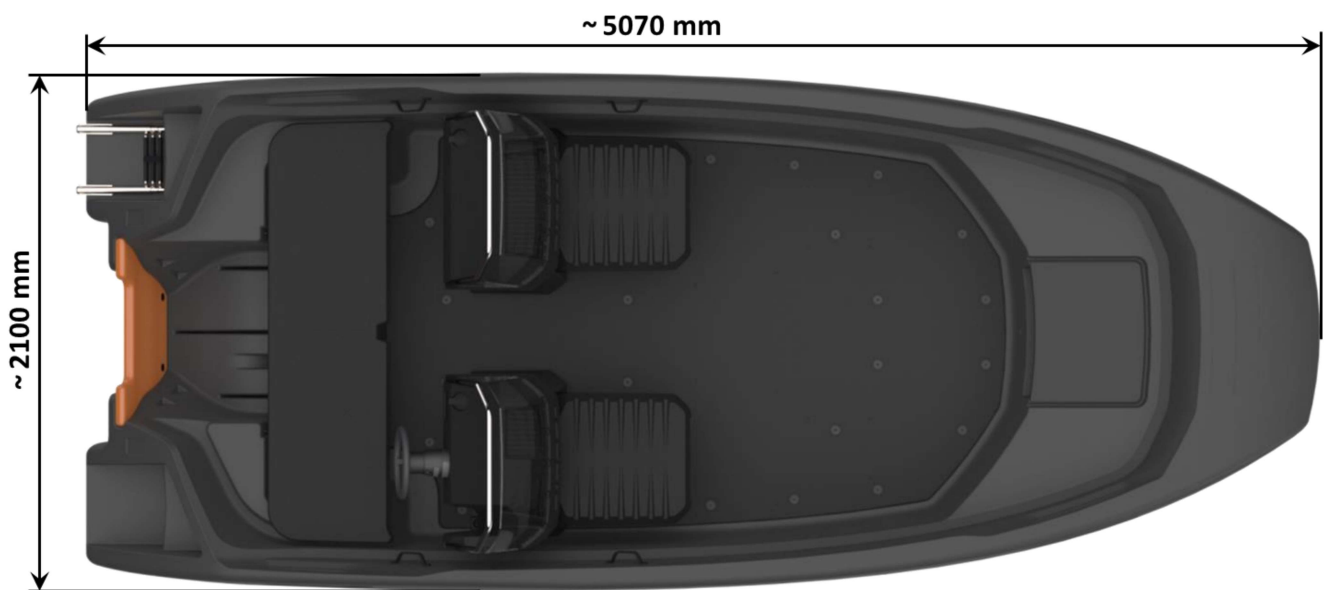

# *pioneer*

New boat model: Pioner 16 Explorer

Technical data:

Length: 16 ft (507 cm)

Width: 210 cm

Will be tested for 40-60 hp

Weight: Approx. 400 kg

Max. pers: 5